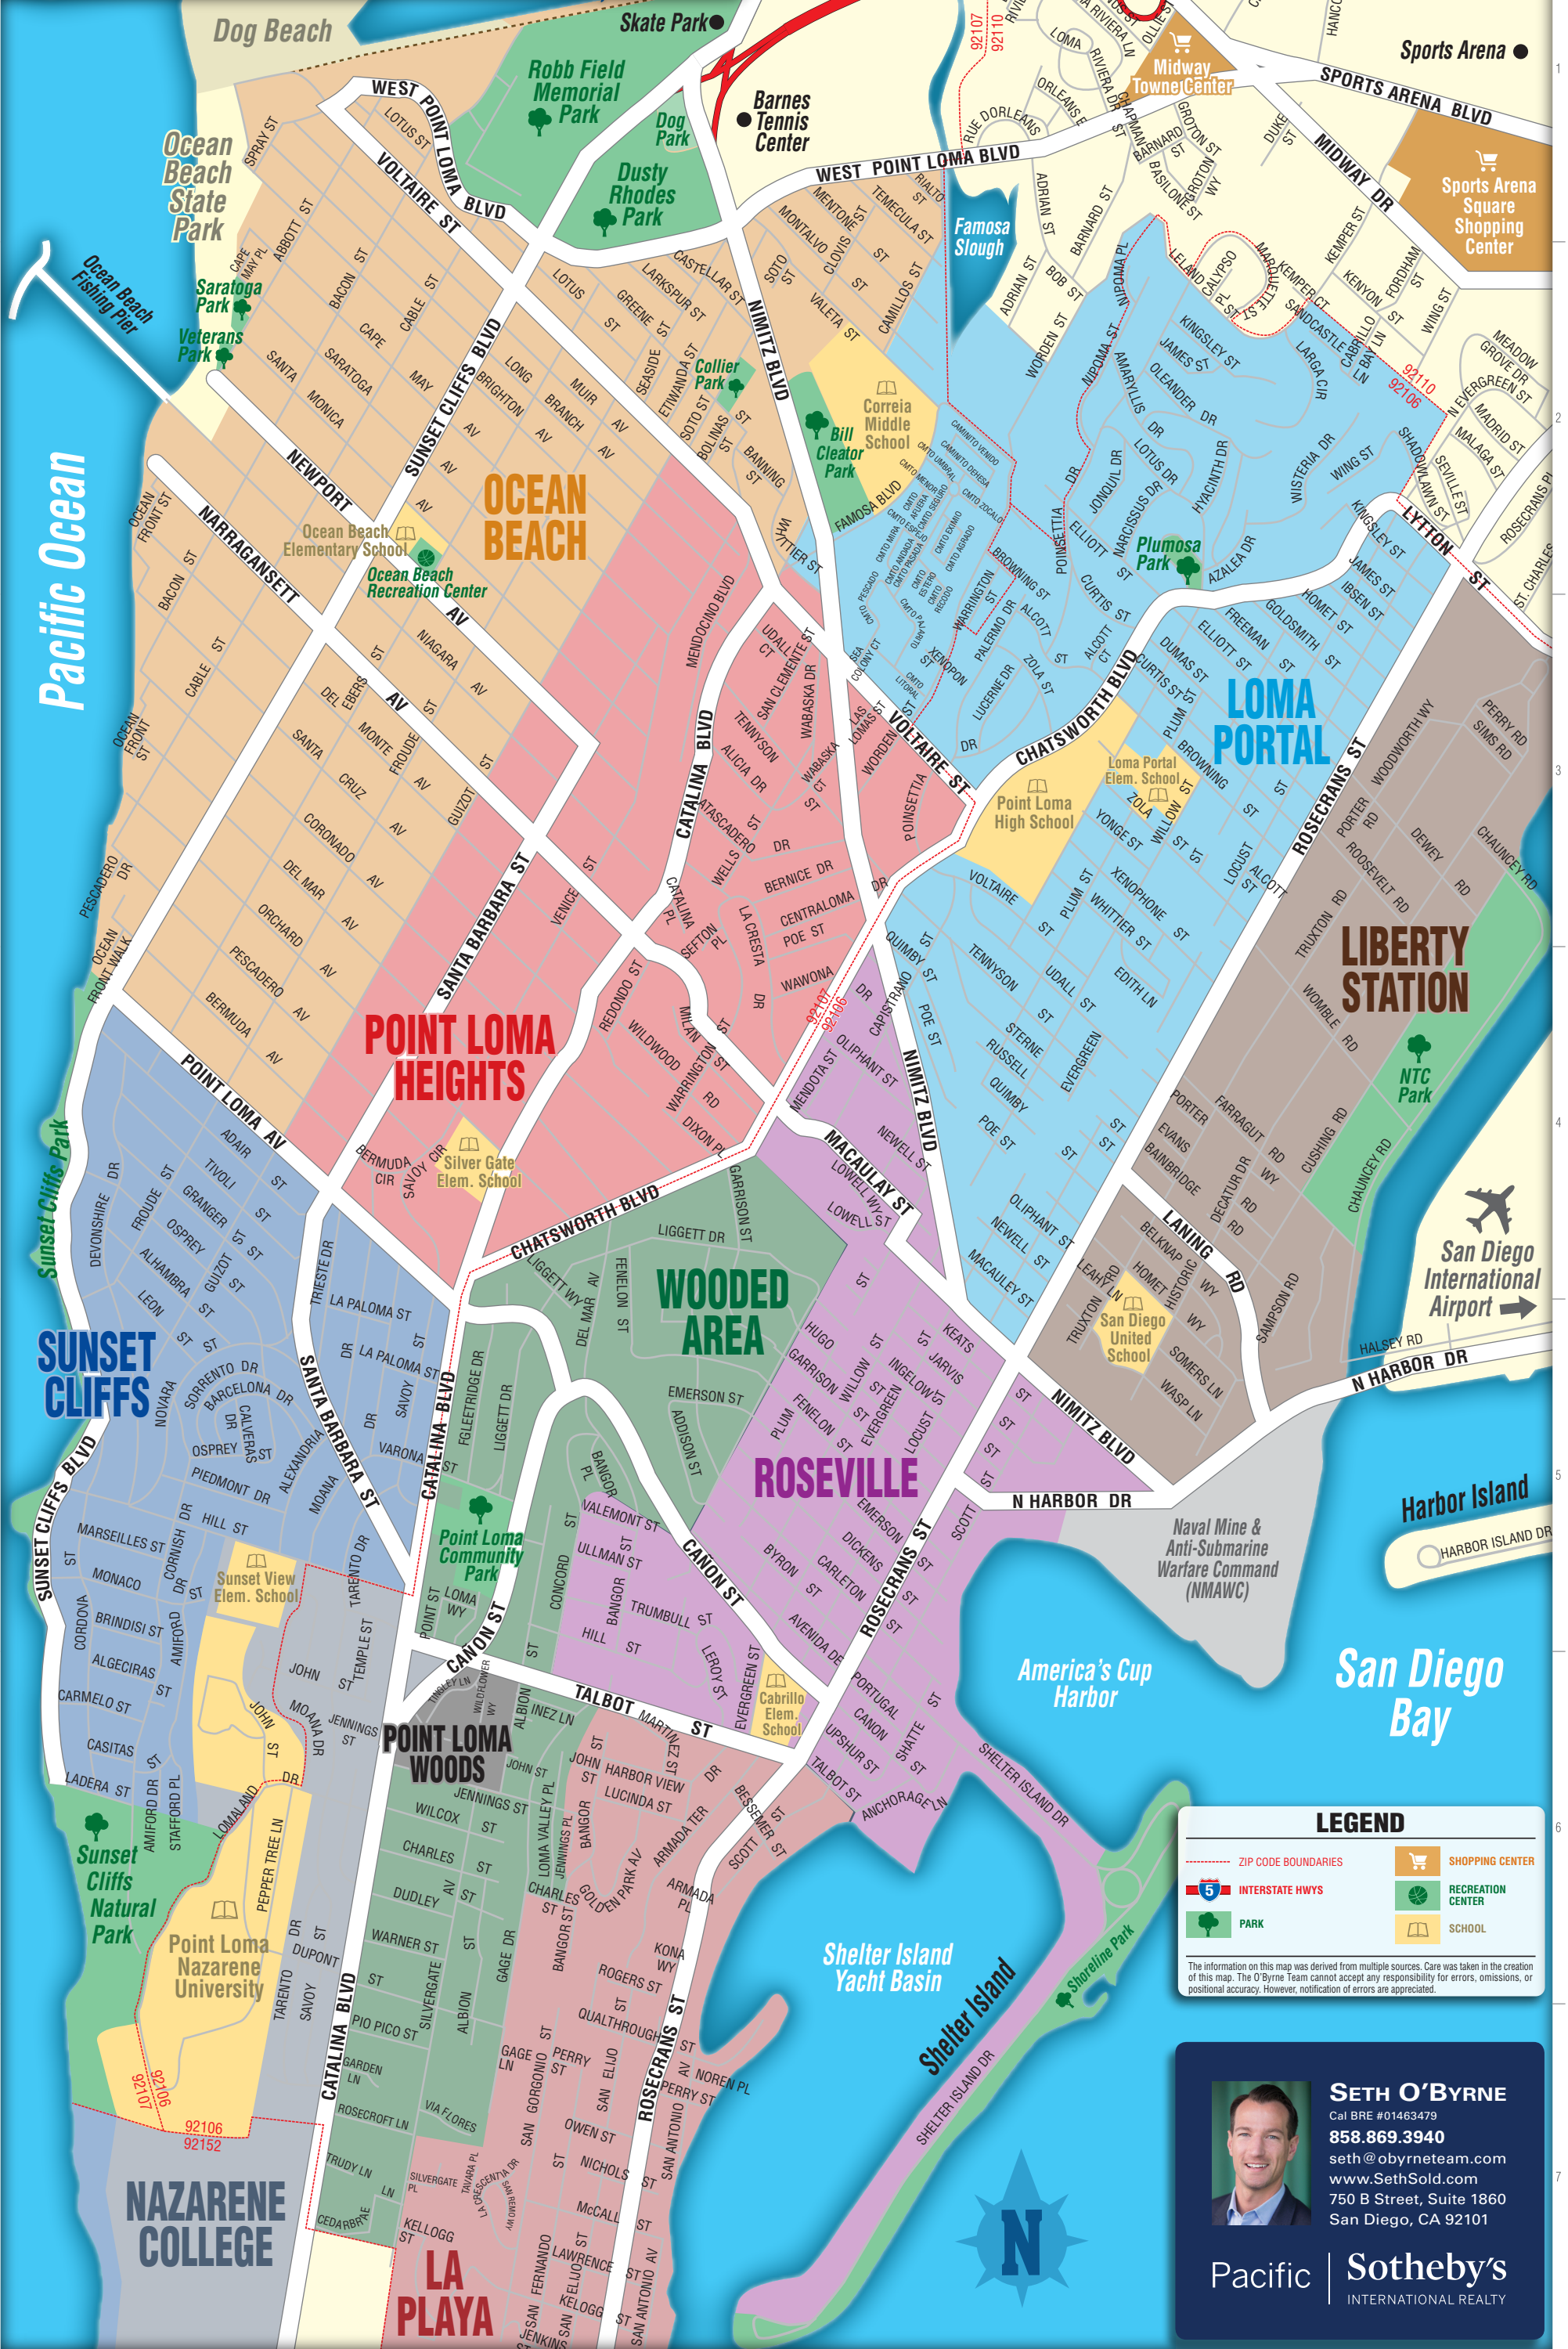

neighborhoods of Ocean Beach & Point Loma CA.

LEGEND

- ZIP CODE BOUNDARIES
- INTERSTATE HWYS
- PARK
- SHOPPING CENTER
- RECREATION CENTER
- SCHOOL

The information on this map was derived from multiple sources. Care was taken in the creation of this map. The O'Byrne Team cannot accept any responsibility for errors, omissions, or positional accuracy. However, notification of errors are appreciated.